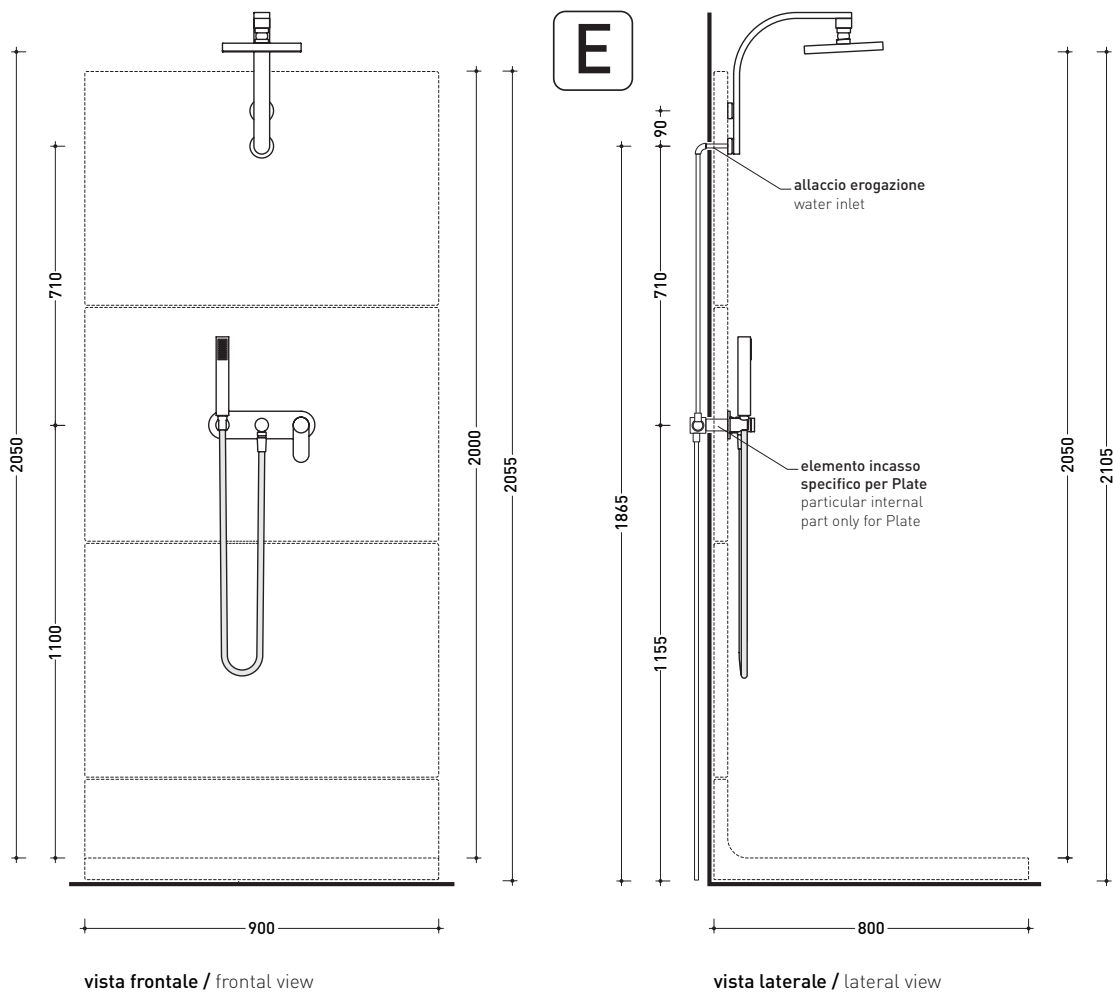

# Plate

➔ **FLAMINIA.**

design **PATRICK NORGUET**

2008

## 112590 + Plate System

Concealed shower set with overhead, mixer and handshower with extension to suit Plate shower system

Complements: Line accessories TWO  
Line accessories HOOP

Package dim. 45 x 36 x 25 cm | Weight 7,5 kg | Pz. Pallet n° -