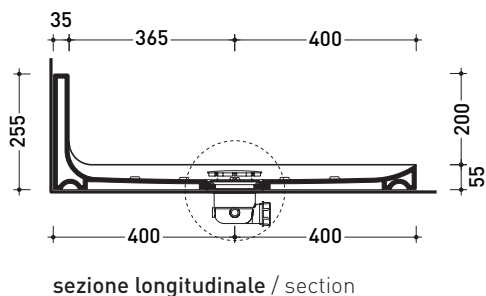

sizes in mm

Please consider a 2% tolerance on indicated measurements

CERAMIC: glossy finish

white

<http://www.ceramicaflaminia.it/en/products/310-plate>

©ceramicaflaminiaspa - All rights reserved. Unauthorized copying, publication, reproduction as well as partial reproduction are prohibited

march 2017