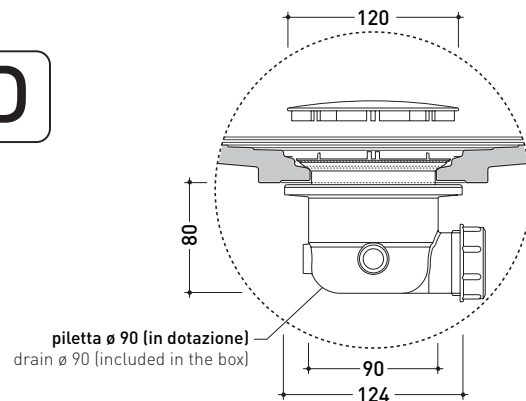

CE UNI EN 14527 Dop-No14527

Piletta sifonata / Drainage
Portata / Flow rate: 0,52 l/sec (EN 274 > 0,4 l/sec)