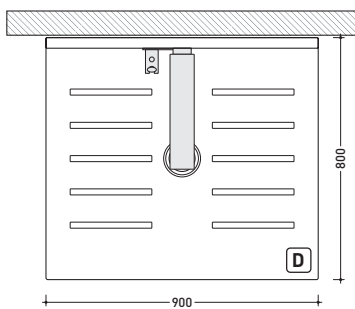

sizes in mm

Please consider a 2% tolerance on indicated measurements

**BRASS:** glossy finish

chrome

<http://www.ceramicaflaminia.it/en/products/310-plate>

©ceramicaflaminiaspa - All rights reserved. Unauthorized copying, publication, reproduction as well as partial reproduction are prohibited

march 2017

**Plate System** esempio/example O1

vista zenitale / zenital view

vista frontale / frontal view

vista laterale / lateral view

sistema doccia 90x80x200 cm  
shower system 90x80x200 cm

- lastra doccia-shower slab **A** art. PT60A
- lastra doccia-shower slab **B** art. PT60B
- lastra doccia-shower slab **C** art. PT60C
- piatto doccia-shower tray **D** art. PT90D
- Nokè doccia-Nokè shower **H** art. NK3260  
oppure-or
- One doccia-One shower **E** art. 112590