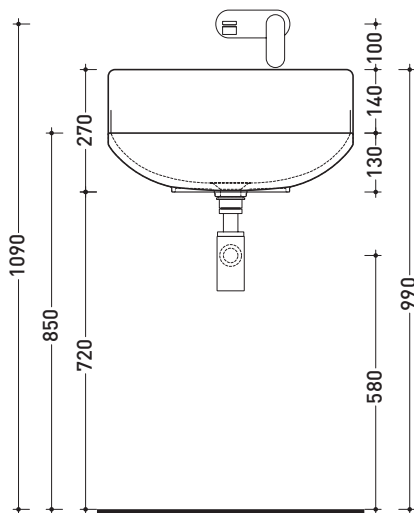

## PT54L Plate 54

Wall hung basin 54 cm

• WITHOUT OVERFLOW • WITHOUT TAP LEDGE

Complements: **Line taps basin: ONE - NOKÈ - SI**  
**Line accessories: TWO - HOOP - NOKÈ - FOLD**

Technical accessories: **Chrome siphon (SIFL/CR) - Telescopic chrome siphon (SIFL066)**  
**Stop & Go drain (PLSG)**  
**CERAMIC Stop & Go drain (PLCE)**  
**Two piece set chrome tap filters (RF026)**

Package dim. **55 x 28 x 48 cm** | Weight **18 kg** | Pz. Pallet n° **12**

CE UNI EN 14688 - CL00 Dop-No14688

vista zenitale / zenital view

staffa di fissaggio  
fixing bracket

sezione longitudinale / section

vista frontale / frontal view

vista frontale fissaggio staffa  
fixing bracket frontal view

vista laterale / lateral view

sizes in mm

Please consider a 2% tolerance on indicated measurements

CERAMIC: glossy finish