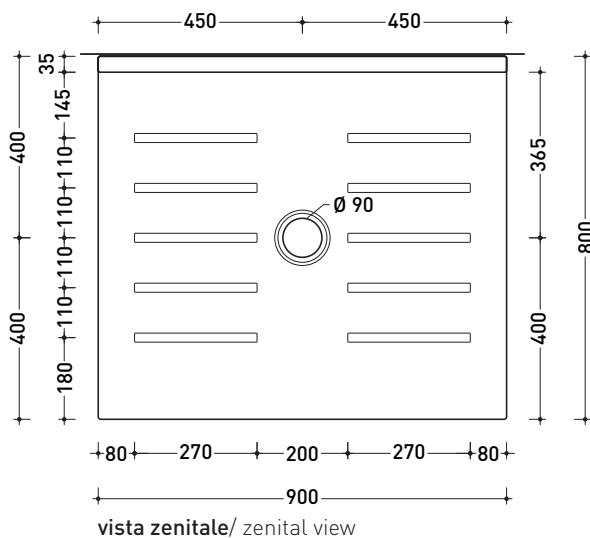

CE UNI EN 14527 Dop-No14527

Piletta sifonata / Drainage
Portata / Flow rate: 0,52 l/sec (EN 274 > 0,4 l/sec)