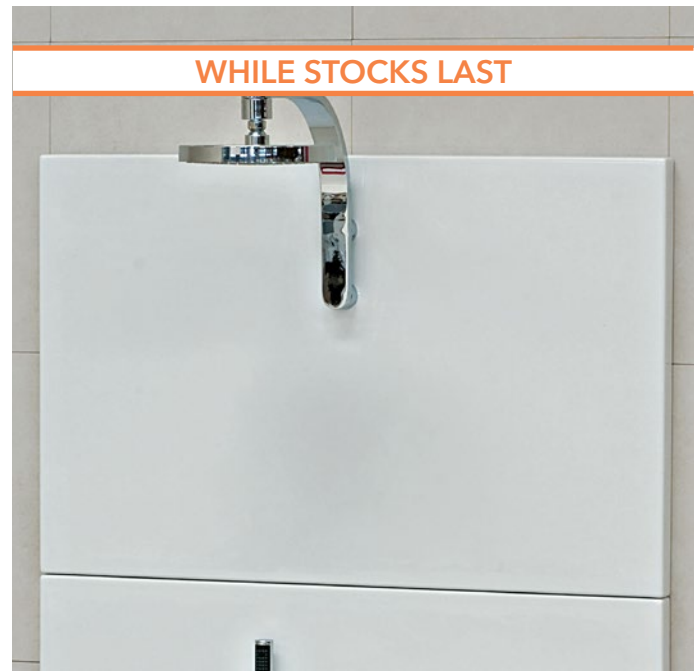

design **PATRICK NORGUET**

2008

PT60A

Shower slab with holes for rain head One and Nokè
(taps not included)

Complements: **Overhead shower ONE** (112084 + extension art. BC2084)
Shower set ONE (112590)
Overhead shower NOKÈ (NK3270)
Shower set NOKÈ (NK3260)
Line accessories TWO - HOOP - NOKE' - FOLD

Package dim. **91 x 5 x 62 cm** | Weight **27 kg** | Pz. Pallet n° -