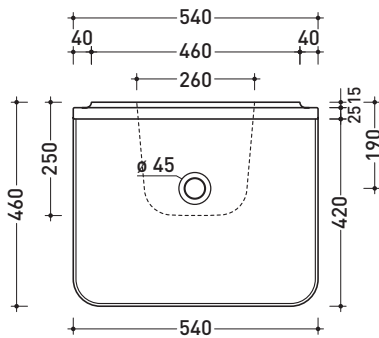

## PT54L Plate 54

Wall hung basin 54 cm

• WITHOUT OVERFLOW • WITHOUT TAP LEDGE

Complements: **Line taps basin: ONE - NOKÈ - SI**  
**Line accessories: TWO - HOOP - NOKÈ - FOLD**

Technical accessories: **Chrome siphon (SIFL/CR) - Telescopic chrome siphon (SIFL066)**  
**Stop & Go drain (PLSG)**  
**CERAMIC Stop & Go drain (PLCE)**  
**Two piece set chrome tap filters (RF026)**

Package dim. **55 x 28 x 48 cm** | Weight **18 kg** | Pz. Pallet n° **12**

CE UNI EN 14688 - CL00 Dop-No14688

vista zenitale / zenital view

staffa di fissaggio  
fixing bracket

sezione longitudinale / section

vista frontale / frontal view

vista frontale fissaggio staffa  
fixing bracket frontal view

vista laterale / lateral view

sizes in mm

Please consider a 2% tolerance on indicated measurements

CERAMIC: glossy finish

Package dim. **65 x 29 x 50 cm** | Weight **22 kg** | Pz. Pallet n° **10**

CE UNI EN 14688 - CL00 Dop-No14688

vista zenitale / zenital view

staffa di fissaggio  
fixing bracket

sezione longitudinale / section