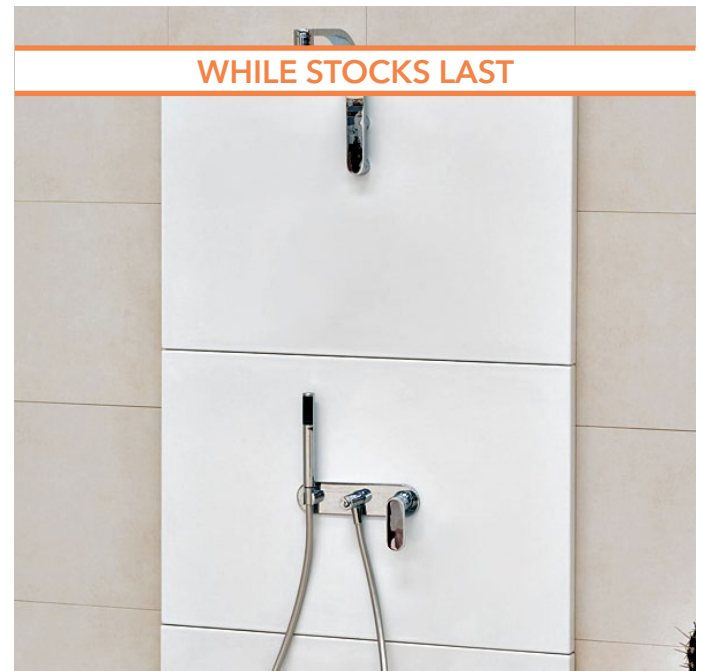

## 112590 + Plate System

Concealed shower set with overhead, mixer and handshower with extension to suit Plate shower system

Complements: Line accessories TWO  
Line accessories HOOP

Package dim. 45 x 36 x 25 cm | Weight 7,5 kg | Pz. Pallet n° -