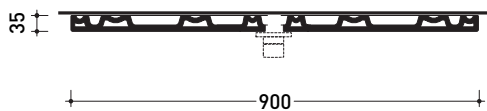

sezione trasversale / section

B1

sizes in mm

Please consider a 2% tolerance on indicated measurements

CERAMIC: glossy finish

white

<http://www.ceramicaflaminia.it/en/products/310-plate>

©ceramicaflaminiaspa - All rights reserved. Unauthorized copying, publication, reproduction as well as partial reproduction are prohibited

march 2017