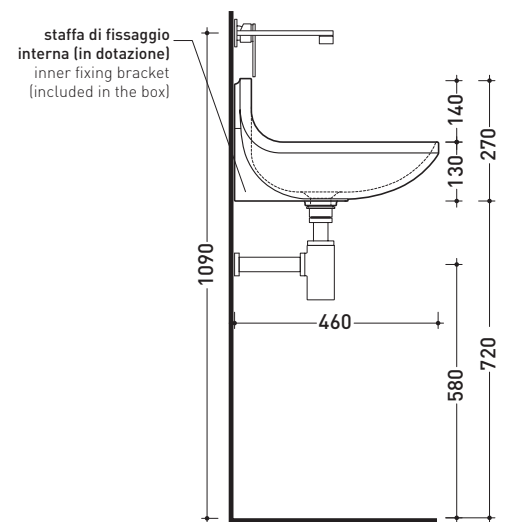

## PT54L Plate 54

Wall hung basin 54 cm

• WITHOUT OVERFLOW • WITHOUT TAP LEDGE

Complements: **Line taps basin: ONE - NOKÈ - SI**  
**Line accessories: TWO - HOOP - NOKÈ - FOLD**

Technical accessories: **Chrome siphon (SIFL/CR) - Telescopic chrome siphon (SIFL066)**  
**Stop & Go drain (PLSG)**  
**CERAMIC Stop & Go drain (PLCE)**  
**Two piece set chrome tap filters (RF026)**

Package dim. **55 x 28 x 48 cm** | Weight **18 kg** | Pz. Pallet n° **12**

CE UNI EN 14688 - CL00 Dop-No14688

vista zenitale / zenital view

staffa di fissaggio  
fixing bracket

sezione longitudinale / section

vista frontale / frontal view

vista frontale fissaggio staffa  
fixing bracket frontal view

vista laterale / lateral view

sizes in mm

Please consider a 2% tolerance on indicated measurements

CERAMIC: glossy finish