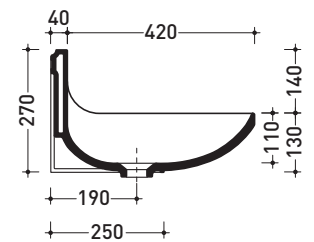

## PT54L Plate 54

Wall hung basin 54 cm

• WITHOUT OVERFLOW • WITHOUT TAP LEDGE

Complements: **Line taps basin: ONE - NOKÈ - SI**  
**Line accessories: TWO - HOOP - NOKÈ - FOLD**

Technical accessories: **Chrome siphon (SIFL/CR) - Telescopic chrome siphon (SIFL066)**  
**Stop & Go drain (PLSG)**  
**CERAMIC Stop & Go drain (PLCE)**  
**Two piece set chrome tap filters (RF026)**

Package dim. **55 x 28 x 48 cm** | Weight **18 kg** | Pz. Pallet n° **12**

CE UNI EN 14688 - CL00 Dop-No14688

vista zenitale / zenital view

staffa di fissaggio  
fixing bracket

sezione longitudinale / section

vista frontale / frontal view

vista frontale fissaggio staffa  
fixing bracket frontal view

vista laterale / lateral view

sizes in mm

Please consider a 2% tolerance on indicated measurements

CERAMIC: glossy finish