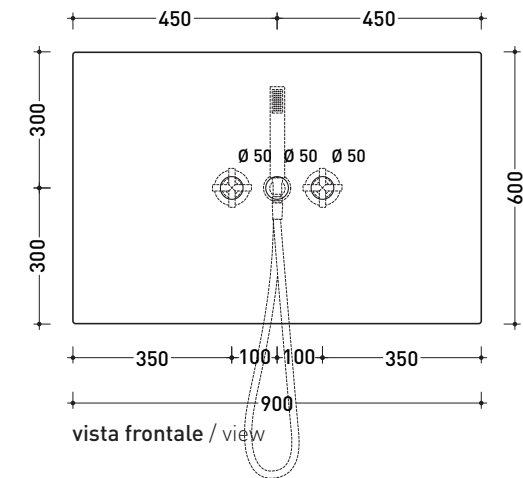

Plate

design **PATRICK NORGUET**

2008

PT60B3

Shower slab with 3 holes for taps (taps not included)

Complements: **Line accessories** TWO - HOOP - NOKÈ - FOLD

Package dim. **91 x 5 x 62 cm** | Weight **27 kg** | Pz. Pallet n° -

➔ **FLAMINIA.**

WHILE STOCKS LAST

CE

B3

sizes in mm

Please consider a 2% tolerance on indicated measurements

CERAMIC: glossy finish

white

<http://www.ceramicaflaminia.it/en/products/310-plate>

©ceramicaflaminiaspa - All rights reserved. Unauthorized copying, publication, reproduction as well as partial reproduction are prohibited

march 2017