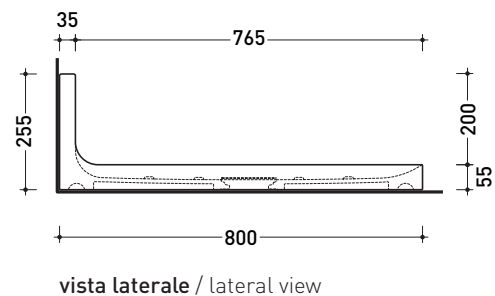

dettaglio piletta / drain detail

sizes in mm

Please consider a 2% tolerance on indicated measurements

CERAMIC: glossy finish

white

<http://www.ceramicaflaminia.it/en/products/310-plate>

©ceramicaflaminiaspa - All rights reserved. Unauthorized copying, publication, reproduction as well as partial reproduction are prohibited

march 2017