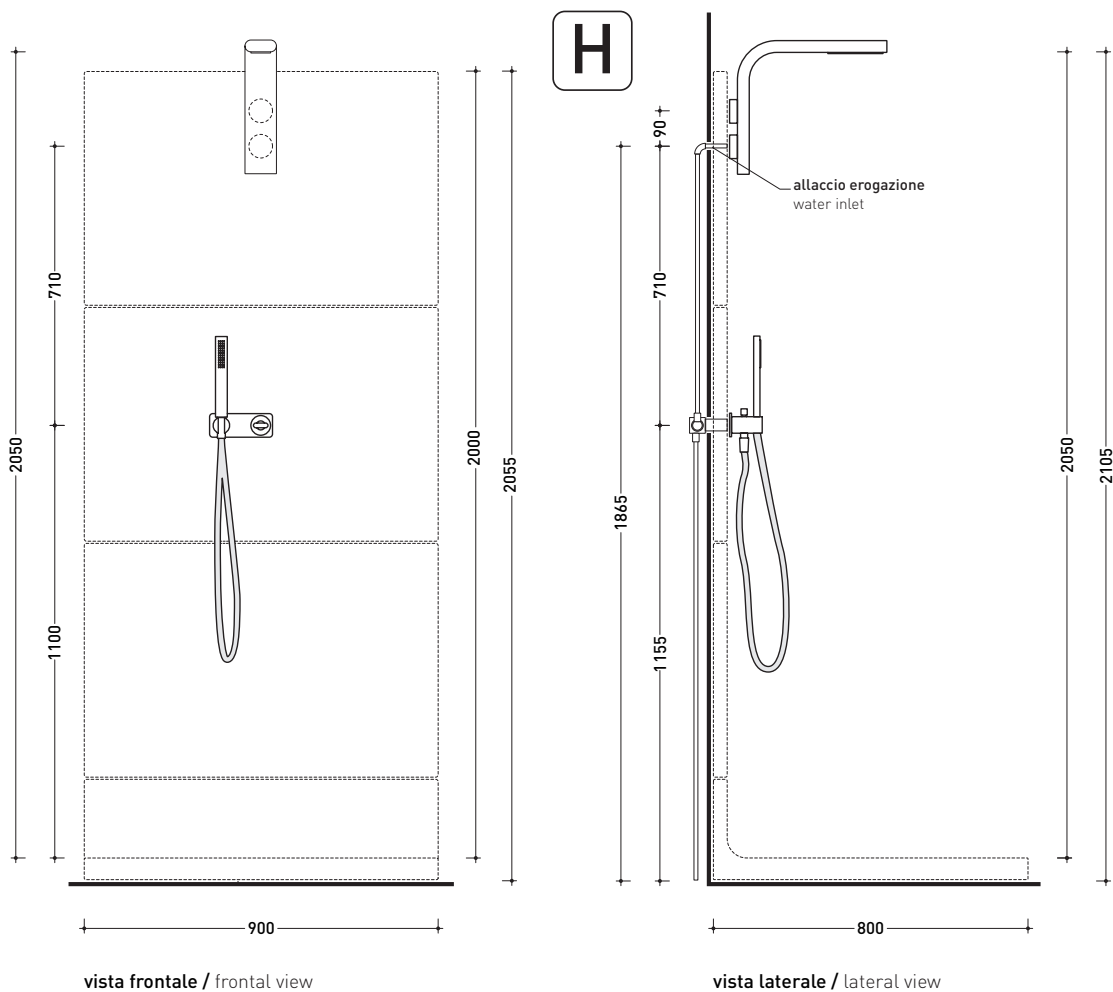

## NK3260 + Plate System

Concealed shower set with overhead, mixer and handshower

Complements: **Line accessories TWO**  
**Line accessories HOOP**  
**Line accessories NOKÉ**

Package dim. **46 x 36 x 24 cm** | Weight **6,8 kg** | Pz. Pallet n° -