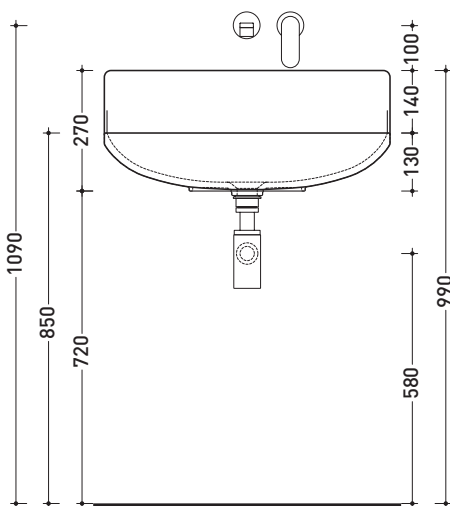

## PT64L Plate 64

Wall hung basin 64 cm

• WITHOUT OVERFLOW • WITHOUT TAP LEDGE

Complements: **Line taps basin:** ONE - NOKÈ - SI  
**Line accessories:** TWO - HOOP - NOKÈ - FOLD

Technical accessories: **Chrome siphon (SIFL/CR) - Telescopic chrome siphon (SIFL066)**  
**Stop & Go drain (PLSG)**  
**CERAMIC Stop & Go drain (PLCE)**  
**Two piece set chrome tap filters (RF026)**

Package dim. **65 x 29 x 50 cm** | Weight **22 kg** | Pz. Pallet n° **10**

CE UNI EN 14688 - CL00 Dop-No14688

vista zenitale / zenital view

staffa di fissaggio  
fixing bracket

sezione longitudinale / section

vista frontale / frontal view

vista frontale fissaggio staffa  
fixing bracket frontal view

vista laterale / lateral view

sizes in mm

Please consider a 2% tolerance on indicated measurements

CERAMIC: glossy finish