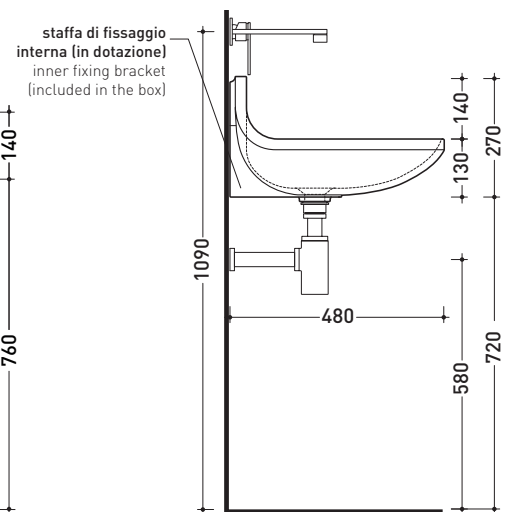

## PT64L Plate 64

Wall hung basin 64 cm

• WITHOUT OVERFLOW • WITHOUT TAP LEDGE

Complements: **Line taps basin:** ONE - NOKÈ - SI  
**Line accessories:** TWO - HOOP - NOKÈ - FOLD

Technical accessories: **Chrome siphon (SIFL/CR) - Telescopic chrome siphon (SIFL066)**  
**Stop & Go drain (PLSG)**  
**CERAMIC Stop & Go drain (PLCE)**  
**Two piece set chrome tap filters (RF026)**

Package dim. **65 x 29 x 50 cm** | Weight **22 kg** | Pz. Pallet n° **10**

CE UNI EN 14688 - CL00 Dop-No14688

vista zenitale / zenital view

staffa di fissaggio  
fixing bracket

sezione longitudinale / section

vista frontale / frontal view

vista frontale fissaggio staffa  
fixing bracket frontal view

vista laterale / lateral view

sizes in mm

Please consider a 2% tolerance on indicated measurements

CERAMIC: glossy finish