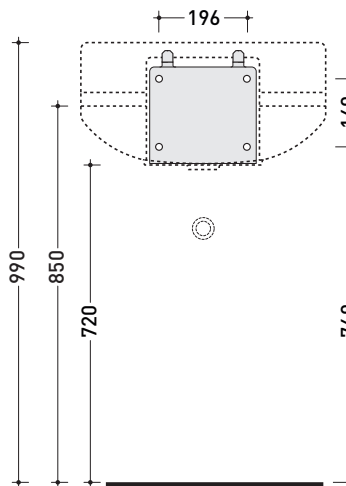

## PT54L Plate 54

Wall hung basin 54 cm

• WITHOUT OVERFLOW • WITHOUT TAP LEDGE

Complements: **Line taps basin: ONE - NOKÈ - SI**  
**Line accessories: TWO - HOOP - NOKÈ - FOLD**

Technical accessories: **Chrome siphon (SIFL/CR) - Telescopic chrome siphon (SIFL066)**  
**Stop & Go drain (PLSG)**  
**CERAMIC Stop & Go drain (PLCE)**  
**Two piece set chrome tap filters (RF026)**

Package dim. **55 x 28 x 48 cm** | Weight **18 kg** | Pz. Pallet n° **12**

CE UNI EN 14688 - CL00 Dop-No14688

vista zenitale / zenital view

staffa di fissaggio  
fixing bracket

sezione longitudinale / section

vista frontale / frontal view

vista frontale fissaggio staffa  
fixing bracket frontal view

vista laterale / lateral view

sizes in mm

Please consider a 2% tolerance on indicated measurements

CERAMIC: glossy finish