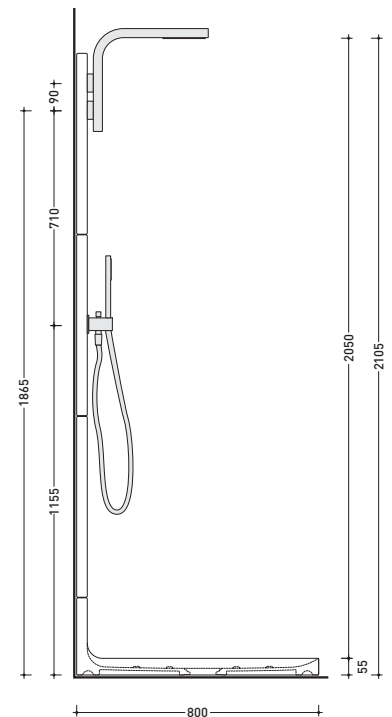

sizes in mm

Please consider a 2% tolerance on indicated measurements

**BRASS:** glossy finish

chrome

<http://www.ceramicaflaminia.it/en/products/310-plate>

©ceramicaflaminiaspa - All rights reserved. Unauthorized copying, publication, reproduction as well as partial reproduction are prohibited

march 2017

**Plate System** esempio/example O1

vista zenitale / zenital view

vista frontale / frontal view

vista laterale / lateral view

sistema doccia 90x80x200 cm  
shower system 90x80x200 cm

- lastra doccia-shower slab **A** art. PT60A
- lastra doccia-shower slab **B** art. PT60B
- lastra doccia-shower slab **C** art. PT60C
- piatto doccia-shower tray **D** art. PT90D
- Nokè doccia-Nokè shower **H** art. NK3260  
oppure-or
- One doccia-One shower **E** art. 112590

**Plate System** esempio/example O2

vista zenitale / zenital view

vista frontale / frontal view

sistema doccia 180x80x200 cm  
shower system 180x80x200 cm

- 2 lastre doccia-2 shower slabs **A** art. PT60A
- 2 lastre doccia-2 shower slabs **B** art. PT60B
- 2 lastre doccia-2 shower slabs **C** art. PT60C
- 2 piatti doccia-2 shower trays **D** art. PT90D
- 2 One doccia-2 One shower **E** art. 112590  
oppure-or
- 2 Nokè doccia-2 Nokè shower **H** art. NK3260

**Plate System** esempio/example O3

vista zenitale / zenital view

sistema doccia 90x80x200 cm  
shower system 90x80x200 cm

- lastra doccia-shower slab **A** art. PT60A
- lastra doccia-shower slab **B1** art. PT60B1
- lastra doccia-shower slab **C** art. PT60C
- piatto doccia-shower tray **D** art. PT90D
- One miscelatore-One mixer **F** art. 112560
- One soffione-One rain head **G** art. 112084