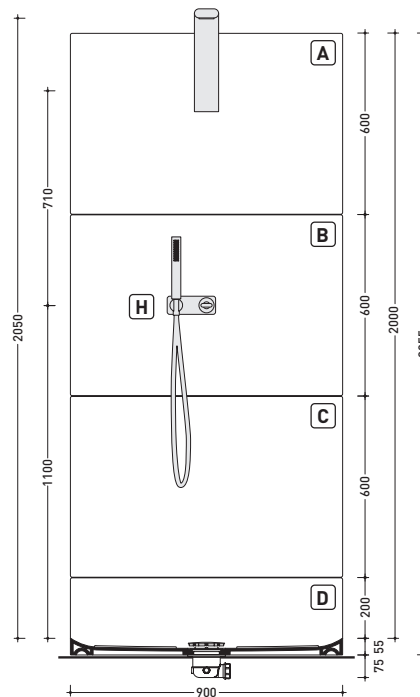

## NK3260 + Plate System

Concealed shower set with overhead, mixer and handshower

Complements: **Line accessories TWO**  
**Line accessories HOOP**  
**Line accessories NOKÉ**

Package dim. **46 x 36 x 24 cm** | Weight **6,8 kg** | Pz. Pallet n° -

sizes in mm

Please consider a 2% tolerance on indicated measurements

**BRASS:** glossy finish

chrome

<http://www.ceramicaflaminia.it/en/products/310-plate>

©ceramicaflaminiaspa - All rights reserved. Unauthorized copying, publication, reproduction as well as partial reproduction are prohibited

march 2017

**Plate System** esempio/example O1

vista zenitale / zenital view

vista frontale / frontal view

vista laterale / lateral view

sistema doccia 90x80x200 cm  
shower system 90x80x200 cm

- lastra doccia-shower slab **A** art. PT60A
- lastra doccia-shower slab **B** art. PT60B
- lastra doccia-shower slab **C** art. PT60C
- piatto doccia-shower tray **D** art. PT90D
- Nokè doccia-Nokè shower **H** art. NK3260  
oppure-or
- One doccia-One shower **E** art. 112590