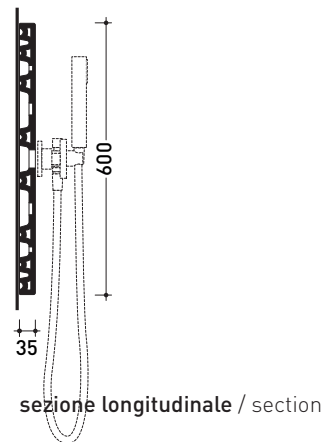

Plate

design **PATRICK NORGUET**

2008

PT60B3

Shower slab with 3 holes for taps (taps not included)

Complements: **Line accessories** TWO - HOOP - NOKÈ - FOLD

Package dim. **91 x 5 x 62 cm** | Weight **27 kg** | Pz. Pallet n° -

➔ **FLAMINIA.**

WHILE STOCKS LAST

CE

B3

sizes in mm

Please consider a 2% tolerance on indicated measurements

CERAMIC: glossy finish

white

<http://www.ceramicaflaminia.it/en/products/310-plate>

©ceramicaflaminiaspa - All rights reserved. Unauthorized copying, publication, reproduction as well as partial reproduction are prohibited

march 2017