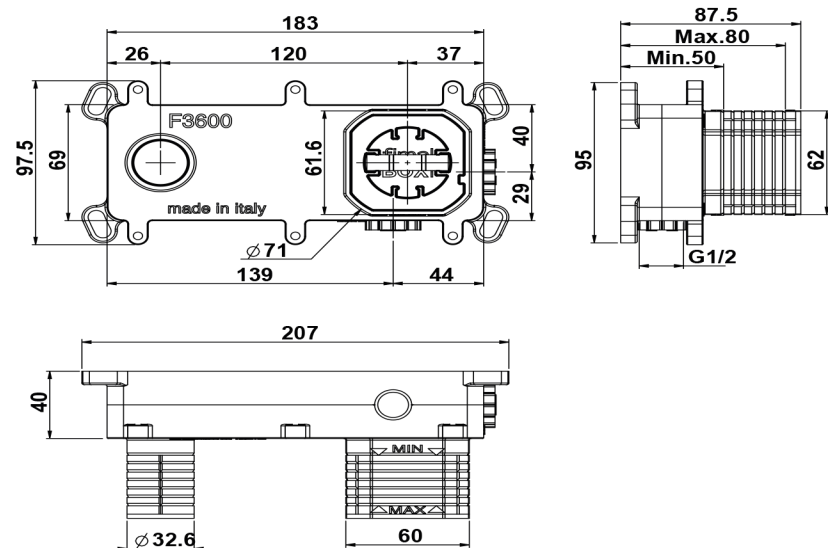

CODE
F3600

1 OUTLET

UNIVERSAL FOR ALL COLLECTIONS

EASIER INSTALLATION

DOES NOT TRANSMIT VIBRATIONS

WATERPROOF

DZR BRASS

HORIZONTAL OR VERTICAL INSTALLATION