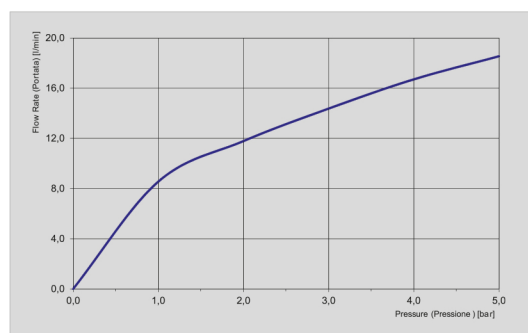

WATER FLOW

STANDARD CARTRIDGE Ø35