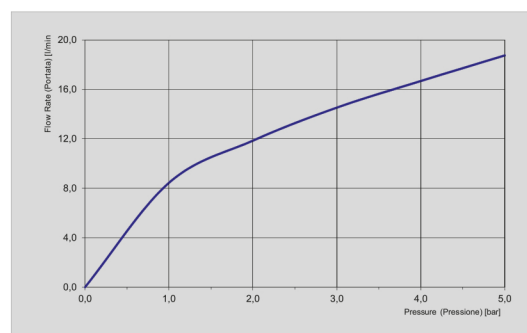

THERMOSTATIC CARTRIDGE Ø42